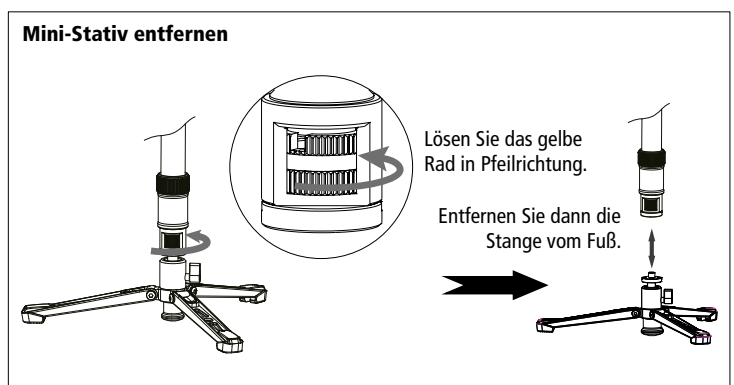

Danke, dass Sie sich für Rollei entschieden haben. Bitte lesen Sie vor dem ersten Gebrauch die Bedienungsanleitung aufmerksam durch. Bewahren Sie die Bedienungsanleitung zusammen mit dem Gerät für den späteren Gebrauch auf. Sollten andere Personen dieses Gerät nutzen, so stellen Sie ihnen diese Anleitung zur Verfügung. Wenn Sie das Gerät an Dritte weitergeben, gehört diese Anleitung zum Gerät und muss mitgeliefert werden.

Achtung: Lassen Sie das Stativ nicht unbeaufsichtigt sobald Sie Equipment montiert haben.

Änderungen von Design und technischen Daten bleiben vorbehalten und bedürfen keiner Ankündigung.

Rollei GmbH & Co. KG
In de Tarpen 42, 22848 Norderstedt
Deutschland

	ALU	I	II	III	IV	V	VI	VII
	Material	Innen-Ø	Segmente	Min. Höhe	Max. Höhe	Max. Ø	Gewicht	Max. Traglast
Komplett	Aluminium	20 mm	4	583 mm	1570 mm	28 mm	0,98 kg	5 kg
Mini-Stativ	Aluminium	20 mm	-	185 mm	85 mm	-	0,36 kg	3 kg
Monopod	Aluminium	20 mm	4	530 mm	1515 mm	28 mm	0,68 kg	5 kg