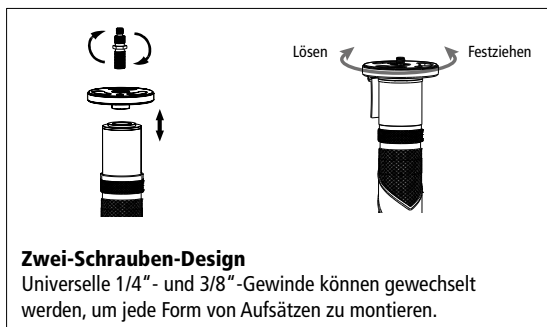

Danke, dass Sie sich für Rollei entschieden haben. Bitte lesen Sie vor dem ersten Gebrauch die Bedienungsanleitung aufmerksam durch. Bewahren Sie die Bedienungsanleitung zusammen mit dem Gerät für den späteren Gebrauch auf. Sollten andere Personen dieses Gerät nutzen, so stellen Sie ihnen diese Anleitung zur Verfügung. Wenn Sie das Gerät an Dritte weitergeben, gehört diese Anleitung zum Gerät und muss mitgeliefert werden.

Achtung: Lassen Sie das Stativ nicht unbeaufsichtigt sobald Sie Equipment montiert haben.

Änderungen von Design und technischen Daten bleiben vorbehalten und bedürfen keiner Ankündigung.

Rollei GmbH & Co. KG
In de Tarpen 42, 22848 Norderstedt
Deutschland

	ALU	I	II	III	IV	V	VI	VII
	Material	Innen-Ø	Segmente	Min. Höhe	Max. Höhe	Max. Ø	Gewicht	Max. Traglast
Komplett	Aluminium	20 mm	4	583 mm	1570 mm	28 mm	0,98 kg	5 kg
Mini-Stativ	Aluminium	20 mm	-	185 mm	85 mm	-	0,36 kg	3 kg
Monopod	Aluminium	20 mm	4	530 mm	1515 mm	28 mm	0,68 kg	5 kg