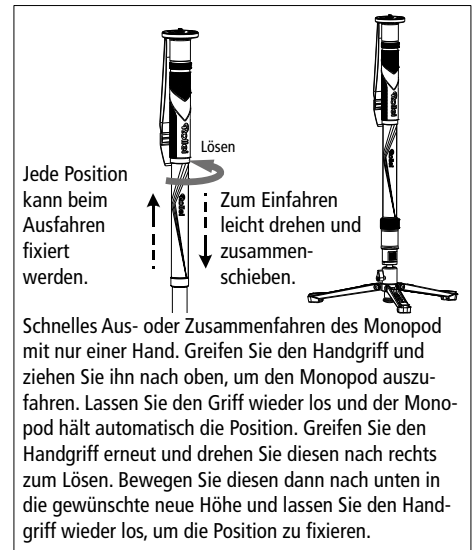

Danke, dass Sie sich für Rollei entschieden haben. Bitte lesen Sie vor dem ersten Gebrauch die Bedienungsanleitung aufmerksam durch. Bewahren Sie die Bedienungsanleitung zusammen mit dem Gerät für den späteren Gebrauch auf. Sollten andere Personen dieses Gerät nutzen, so stellen Sie ihnen diese Anleitung zur Verfügung. Wenn Sie das Gerät an Dritte weitergeben, gehört diese Anleitung zum Gerät und muss mitgeliefert werden.

Achtung: Lassen Sie das Stativ nicht unbeaufsichtigt sobald Sie Equipment montiert haben.

Änderungen von Design und technischen Daten bleiben vorbehalten und bedürfen keiner Ankündigung.

Rollei GmbH & Co. KG
In de Tarpen 42, 22848 Norderstedt
Deutschland

	ALU	I	II	III	IV	V	VI	VII
	Material	Innen-Ø	Segmente	Min. Höhe	Max. Höhe	Max. Ø	Gewicht	Max. Traglast
Komplett	Aluminium	20 mm	4	583 mm	1570 mm	28 mm	0,98 kg	5 kg
Mini-Stativ	Aluminium	20 mm	-	185 mm	85 mm	-	0,36 kg	3 kg
Monopod	Aluminium	20 mm	4	530 mm	1515 mm	28 mm	0,68 kg	5 kg