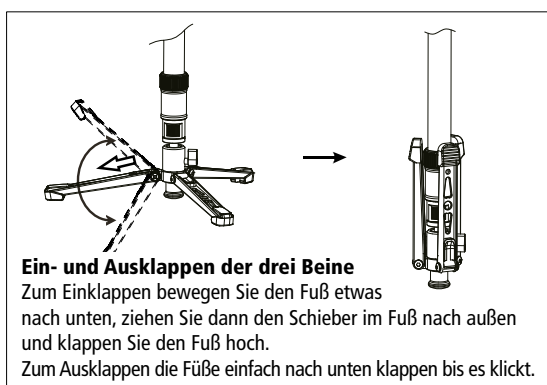

Danke, dass Sie sich für Rollei entschieden haben. Bitte lesen Sie vor dem ersten Gebrauch die Bedienungsanleitung aufmerksam durch. Bewahren Sie die Bedienungsanleitung zusammen mit dem Gerät für den späteren Gebrauch auf. Sollten andere Personen dieses Gerät nutzen, so stellen Sie ihnen diese Anleitung zur Verfügung. Wenn Sie das Gerät an Dritte weitergeben, gehört diese Anleitung zum Gerät und muss mitgeliefert werden.

Achtung: Lassen Sie das Stativ nicht unbeaufsichtigt sobald Sie Equipment montiert haben.

Änderungen von Design und technischen Daten bleiben vorbehalten und bedürfen keiner Ankündigung.

Rollei GmbH & Co. KG
In de Tarpen 42, 22848 Norderstedt
Deutschland

	ALU	I	II	III	IV	V	VI	VII
	Material	Innen-Ø	Segmente	Min. Höhe	Max. Höhe	Max. Ø	Gewicht	Max. Traglast
Komplett	Aluminium	20 mm	4	583 mm	1570 mm	28 mm	0,98 kg	5 kg
Mini-Stativ	Aluminium	20 mm	-	185 mm	85 mm	-	0,36 kg	3 kg
Monopod	Aluminium	20 mm	4	530 mm	1515 mm	28 mm	0,68 kg	5 kg