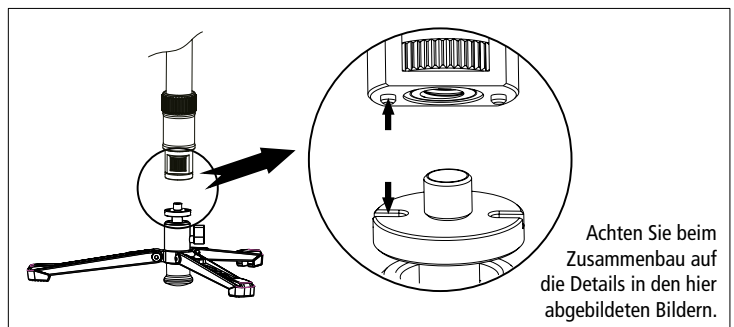

Danke, dass Sie sich für Rollei entschieden haben. Bitte lesen Sie vor dem ersten Gebrauch die Bedienungsanleitung aufmerksam durch. Bewahren Sie die Bedienungsanleitung zusammen mit dem Gerät für den späteren Gebrauch auf. Sollten andere Personen dieses Gerät nutzen, so stellen Sie ihnen diese Anleitung zur Verfügung. Wenn Sie das Gerät an Dritte weitergeben, gehört diese Anleitung zum Gerät und muss mitgeliefert werden.

Achtung: Lassen Sie das Stativ nicht unbeaufsichtigt sobald Sie Equipment montiert haben.

Änderungen von Design und technischen Daten bleiben vorbehalten und bedürfen keiner Ankündigung.

Rollei GmbH & Co. KG
In de Tarpen 42, 22848 Norderstedt
Deutschland

	ALU	I	II	III	IV	V	VI	VII
	Material	Innen-Ø	Segmente	Min. Höhe	Max. Höhe	Max. Ø	Gewicht	Max. Traglast
Komplett	Aluminium	20 mm	4	583 mm	1570 mm	28 mm	0,98 kg	5 kg
Mini-Stativ	Aluminium	20 mm	-	185 mm	85 mm	-	0,36 kg	3 kg
Monopod	Aluminium	20 mm	4	530 mm	1515 mm	28 mm	0,68 kg	5 kg