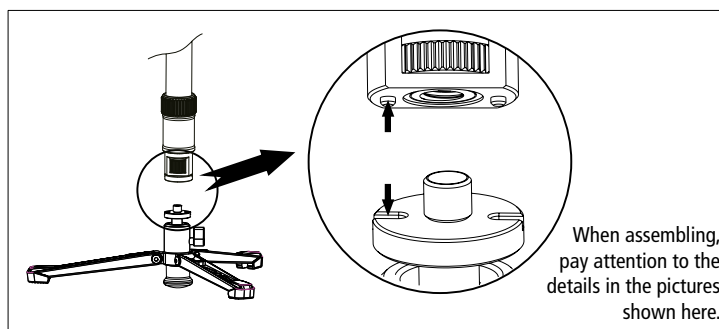

	ALU	I	II	III	IV	V	VI	VII
	Material	Innen-Ø	Segmente	Min. Höhe	Max. Höhe	Max. Ø	Gewicht	Max. Traglast
Komplett	Aluminium	20 mm	4	583 mm	1570 mm	28 mm	0,98 kg	5 kg
Mini-Stativ	Aluminium	20 mm	-	185 mm	85 mm	-	0,36 kg	3 kg
Monopod	Aluminium	20 mm	4	530 mm	1515 mm	28 mm	0,68 kg	5 kg

Caution: Do not leave the tripod unattended once you have mounted equipment.

Design and technical data are subject to change without notice.

	Material	Inner Ø	Segments	Min. Height	Max. Height	Max. Ø	Weight	Max. Load
Complete	Aluminum	20 mm	4	583 mm	1570 mm	28 mm	0.98 kg	5 kg
Mini tripod	Aluminum	20 mm	–	185 mm	85 mm	–	0.36 kg	3 kg
Monopod	Aluminum	20 mm	4	530 mm	1515 mm	28 mm	0.68 kg	5 kg