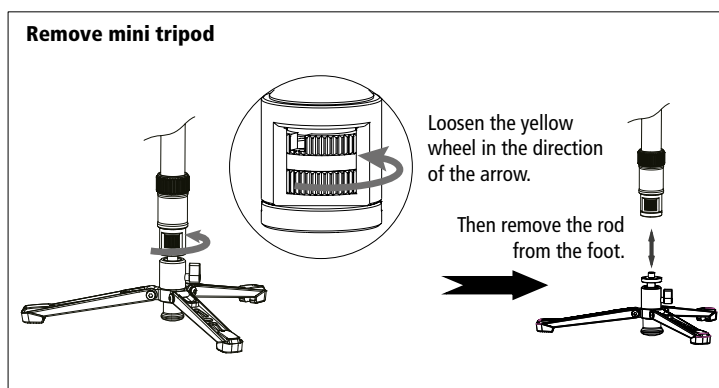

	ALU	I	II	III	IV	V	VI	VII
	Material	Innen-Ø	Segmente	Min. Höhe	Max. Höhe	Max. Ø	Gewicht	Max. Traglast
Komplett	Aluminium	20 mm	4	583 mm	1570 mm	28 mm	0,98 kg	5 kg
Mini-Stativ	Aluminium	20 mm	-	185 mm	85 mm	-	0,36 kg	3 kg
Monopod	Aluminium	20 mm	4	530 mm	1515 mm	28 mm	0,68 kg	5 kg

Caution: Do not leave the tripod unattended once you have mounted equipment.

Design and technical data are subject to change without notice.

	Material	Inner Ø	Segments	Min. Height	Max. Height	Max. Ø	Weight	Max. Load
Complete	Aluminum	20 mm	4	583 mm	1570 mm	28 mm	0.98 kg	5 kg
Mini tripod	Aluminum	20 mm	–	185 mm	85 mm	–	0.36 kg	3 kg
Monopod	Aluminum	20 mm	4	530 mm	1515 mm	28 mm	0.68 kg	5 kg