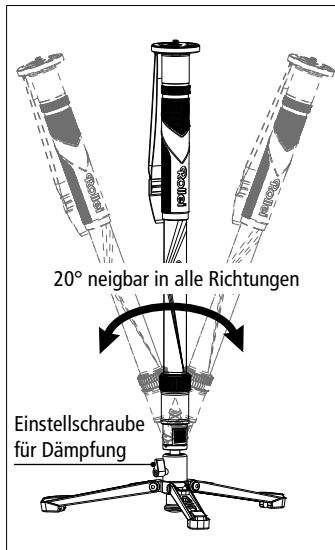

Danke, dass Sie sich für Rollei entschieden haben. Bitte lesen Sie vor dem ersten Gebrauch die Bedienungsanleitung aufmerksam durch. Bewahren Sie die Bedienungsanleitung zusammen mit dem Gerät für den späteren Gebrauch auf. Sollten andere Personen dieses Gerät nutzen, so stellen Sie ihnen diese Anleitung zur Verfügung. Wenn Sie das Gerät an Dritte weitergeben, gehört diese Anleitung zum Gerät und muss mitgeliefert werden.

Achtung: Lassen Sie das Stativ nicht unbeaufsichtigt sobald Sie Equipment montiert haben.

Änderungen von Design und technischen Daten bleiben vorbehalten und bedürfen keiner Ankündigung.

Rollei GmbH & Co. KG
In de Tarpen 42, 22848 Norderstedt
Deutschland

	ALU	I	II	III	IV	V	VI	VII
	Material	Innen-Ø	Segmente	Min. Höhe	Max. Höhe	Max. Ø	Gewicht	Max. Traglast
Komplett	Aluminium	20 mm	4	583 mm	1570 mm	28 mm	0,98 kg	5 kg
Mini-Stativ	Aluminium	20 mm	-	185 mm	85 mm	-	0,36 kg	3 kg
Monopod	Aluminium	20 mm	4	530 mm	1515 mm	28 mm	0,68 kg	5 kg