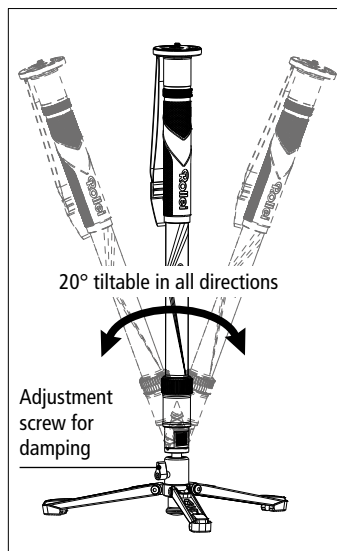

	ALU	I	II	III	IV	V	VI	VII
	Material	Innen-Ø	Segmente	Min. Höhe	Max. Höhe	Max. Ø	Gewicht	Max. Traglast
Komplett	Aluminium	20 mm	4	583 mm	1570 mm	28 mm	0,98 kg	5 kg
Mini-Stativ	Aluminium	20 mm	-	185 mm	85 mm	-	0,36 kg	3 kg
Monopod	Aluminium	20 mm	4	530 mm	1515 mm	28 mm	0,68 kg	5 kg

Caution: Do not leave the tripod unattended once you have mounted equipment.

Design and technical data are subject to change without notice.

	Material	Inner Ø	Segments	Min. Height	Max. Height	Max. Ø	Weight	Max. Load
Complete	Aluminum	20 mm	4	583 mm	1570 mm	28 mm	0.98 kg	5 kg
Mini tripod	Aluminum	20 mm	–	185 mm	85 mm	–	0.36 kg	3 kg
Monopod	Aluminum	20 mm	4	530 mm	1515 mm	28 mm	0.68 kg	5 kg