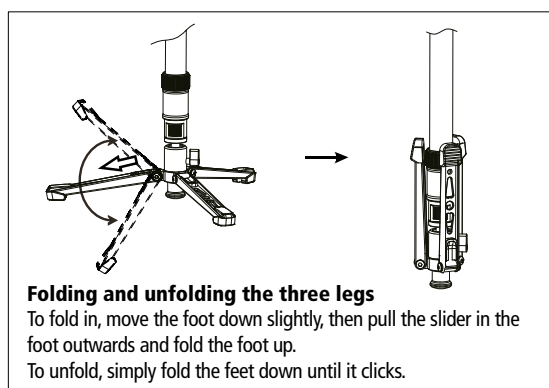

	ALU	I	II	III	IV	V	VI	VII
	Material	Innen-Ø	Segmente	Min. Höhe	Max. Höhe	Max. Ø	Gewicht	Max. Traglast
Komplett	Aluminium	20 mm	4	583 mm	1570 mm	28 mm	0,98 kg	5 kg
Mini-Stativ	Aluminium	20 mm	-	185 mm	85 mm	-	0,36 kg	3 kg
Monopod	Aluminium	20 mm	4	530 mm	1515 mm	28 mm	0,68 kg	5 kg

Caution: Do not leave the tripod unattended once you have mounted equipment.

Design and technical data are subject to change without notice.

	Material	Inner Ø	Segments	Min. Height	Max. Height	Max. Ø	Weight	Max. Load
Complete	Aluminum	20 mm	4	583 mm	1570 mm	28 mm	0.98 kg	5 kg
Mini tripod	Aluminum	20 mm	–	185 mm	85 mm	–	0.36 kg	3 kg
Monopod	Aluminum	20 mm	4	530 mm	1515 mm	28 mm	0.68 kg	5 kg