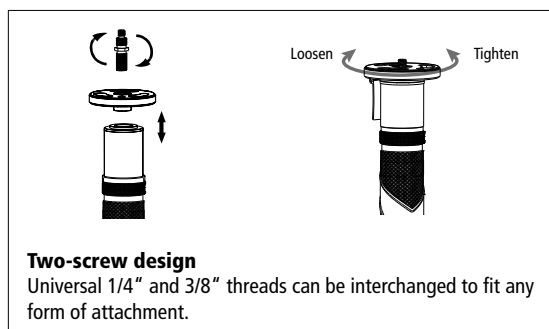

Caution: Do not leave the tripod unattended once you have mounted equipment.

Design and technical data are subject to change without notice.

	Material	Inner Ø	Segments	Min. Height	Max. Height	Max. Ø	Weight	Max. Load
Complete	Aluminum	20 mm	4	583 mm	1570 mm	28 mm	0.98 kg	5 kg
Mini tripod	Aluminum	20 mm	–	185 mm	85 mm	–	0.36 kg	3 kg
Monopod	Aluminum	20 mm	4	530 mm	1515 mm	28 mm	0.68 kg	5 kg