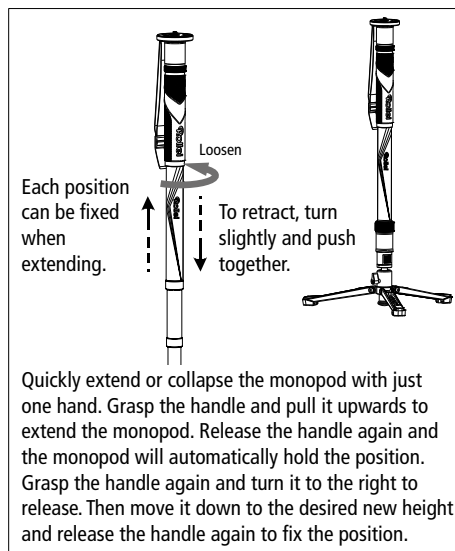

	ALU	I	II	III	IV	V	VI	VII
	Material	Innen-Ø	Segmente	Min. Höhe	Max. Höhe	Max. Ø	Gewicht	Max. Traglast
Komplett	Aluminium	20 mm	4	583 mm	1570 mm	28 mm	0,98 kg	5 kg
Mini-Stativ	Aluminium	20 mm	-	185 mm	85 mm	-	0,36 kg	3 kg
Monopod	Aluminium	20 mm	4	530 mm	1515 mm	28 mm	0,68 kg	5 kg

Caution: Do not leave the tripod unattended once you have mounted equipment.

Design and technical data are subject to change without notice.

	Material	Inner Ø	Segments	Min. Height	Max. Height	Max. Ø	Weight	Max. Load
Complete	Aluminum	20 mm	4	583 mm	1570 mm	28 mm	0.98 kg	5 kg
Mini tripod	Aluminum	20 mm	–	185 mm	85 mm	–	0.36 kg	3 kg
Monopod	Aluminum	20 mm	4	530 mm	1515 mm	28 mm	0.68 kg	5 kg