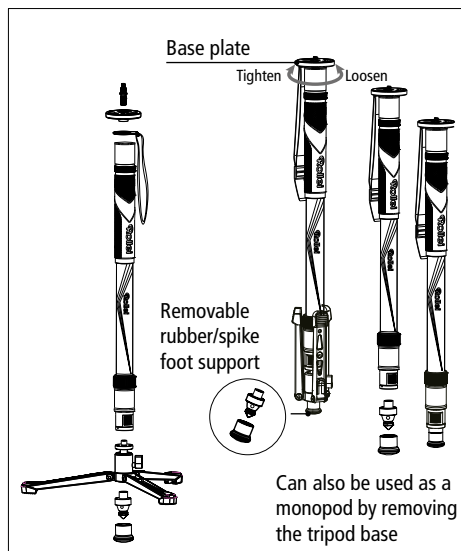

	ALU	I	II	III	IV	V	VI	VII
	Material	Innen-Ø	Segmente	Min. Höhe	Max. Höhe	Max. Ø	Gewicht	Max. Traglast
Komplett	Aluminium	20 mm	4	583 mm	1570 mm	28 mm	0,98 kg	5 kg
Mini-Stativ	Aluminium	20 mm	-	185 mm	85 mm	-	0,36 kg	3 kg
Monopod	Aluminium	20 mm	4	530 mm	1515 mm	28 mm	0,68 kg	5 kg

Caution: Do not leave the tripod unattended once you have mounted equipment.

Design and technical data are subject to change without notice.

	Material	Inner Ø	Segments	Min. Height	Max. Height	Max. Ø	Weight	Max. Load
Complete	Aluminum	20 mm	4	583 mm	1570 mm	28 mm	0.98 kg	5 kg
Mini tripod	Aluminum	20 mm	–	185 mm	85 mm	–	0.36 kg	3 kg
Monopod	Aluminum	20 mm	4	530 mm	1515 mm	28 mm	0.68 kg	5 kg