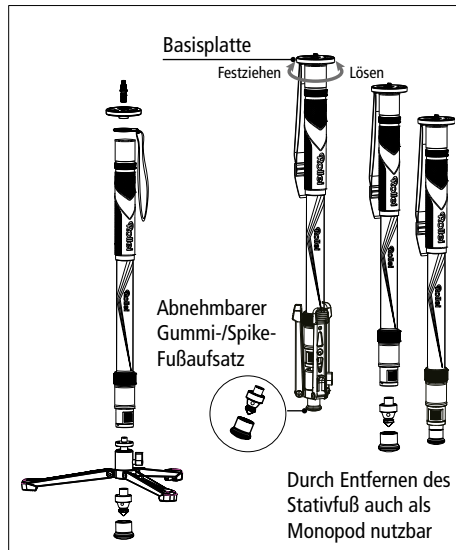

Danke, dass Sie sich für Rollei entschieden haben. Bitte lesen Sie vor dem ersten Gebrauch die Bedienungsanleitung aufmerksam durch. Bewahren Sie die Bedienungsanleitung zusammen mit dem Gerät für den späteren Gebrauch auf. Sollten andere Personen dieses Gerät nutzen, so stellen Sie ihnen diese Anleitung zur Verfügung. Wenn Sie das Gerät an Dritte weitergeben, gehört diese Anleitung zum Gerät und muss mitgeliefert werden.

Achtung: Lassen Sie das Stativ nicht unbeaufsichtigt sobald Sie Equipment montiert haben.

Änderungen von Design und technischen Daten bleiben vorbehalten und bedürfen keiner Ankündigung.

Rollei GmbH & Co. KG
In de Tarpen 42, 22848 Norderstedt
Deutschland

	ALU	I	II	III	IV	V	VI	VII
	Material	Innen-Ø	Segmente	Min. Höhe	Max. Höhe	Max. Ø	Gewicht	Max. Traglast
Komplett	Aluminium	20 mm	4	583 mm	1570 mm	28 mm	0,98 kg	5 kg
Mini-Stativ	Aluminium	20 mm	-	185 mm	85 mm	-	0,36 kg	3 kg
Monopod	Aluminium	20 mm	4	530 mm	1515 mm	28 mm	0,68 kg	5 kg